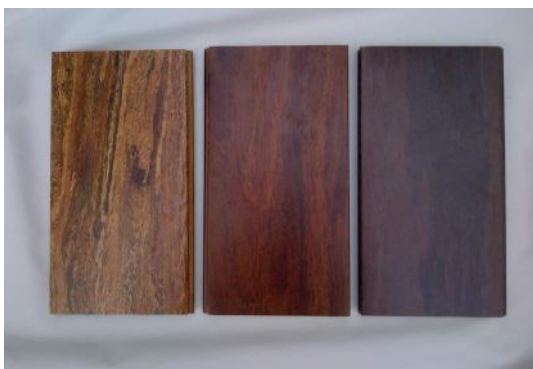

Strand Woven Tiger (more light strand)

Strand Woven Country (more dark strand)

Coconut Palm Flooring

FL-Palm-Strand-Narrow	Coconut Palm Flooring, Strand Woven (1/8" strand palm over 3/8" strand woven bamboo back)	1/2" x 3 3/4" x 72.5" Click Lock 19sf/box	\$7.99	\$7.49
-----------------------	----------------------------------------------------------------------------------------------	-------------------------------------------	--------	--------

Strand Palm Narrow Flooring

Natural Teak Walnut (Teak and Walnut are special order)

Cross Section of Strand Palm over Strand Bamboo

Item:	Description:	Size:	Under 1000 s.f Price per s.f.	1000 s.f. + Price per s.f.
Baseboard:				
FL-Bamb-BBHN	Baseboard Horizontal Natural	5/8" x 3 1/2" x 72"	\$36.92	\$32.00
FL-Bamb-BBHC	Baseboard Horizontal Carbonized	5/8" x 3 1/2" x 72"	\$36.92	\$32.00
FL-Bamb-BBVN	Baseboard Vertical Natural	5/8" x 3 1/2" x 72"	\$36.92	\$32.00
FL-Bamb-BBVC	Baseboard Vertical Carbonized	5/8" x 3 1/2" x 72"	\$36.92	\$32.00
FL-Bamb-BBSWN	Baseboard Strand Natural	5/8" x 3 1/2" x 72"	\$47.69	\$41.33
FL-Bamb-BBSWC	Baseboard Strand Carbonized	5/8" x 3 1/2" x 72"	\$47.69	\$41.33
FL-Bamb-BBSWT	Baseboard Strand Tiger	5/8" x 3 1/2" x 72"	\$47.69	\$41.33
FL-Bamb-BBSWZ	Baseboard Strand Country	5/8" x 3 1/2" x 72"	\$47.69	\$41.33
FL-Palm-BBSWV	Baseboard Strand Woven Palm Vertical	1/2" x 3.1" x 72"	\$29.29	\$25.63
FL-Palm-BBSWH	Baseboard Strand Woven Palm Horizontal	1/2" x 3.1" x 72"	\$29.29	\$25.63