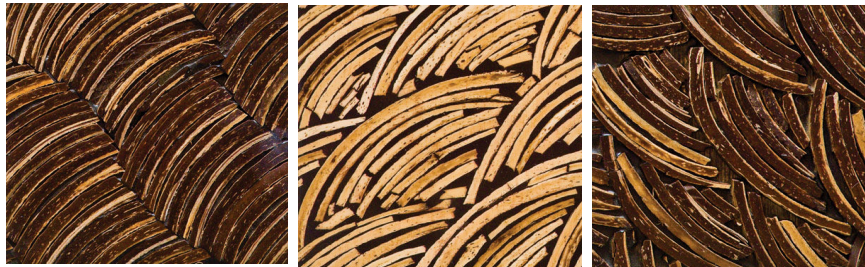

Model	Image	Description	Size (cm)	WHL Price
"Jambi" KC-012		Surface: Smooth Flat Filled Pattern: Ribbon Clouds Color: Ebon Finish: Filled and polished Chip Sizes: Mixed	30x30cm	$ 46.90
			120x120cm	$ 656.90

Ribbon Patterns:

Lineup

Rainbows

Clouds

Terms and Conditions:

All prices FOB Los Angeles
Custom sizes available, minimum quantities apply
Prepaid by credit card or check
Net Terms available upon approved credit.

Delivery

Please allow 2-4 weeks delivery time - depending on size of order.
Full Container quantities may require a 6-8 week lead time.
Please call for delivery lead time.