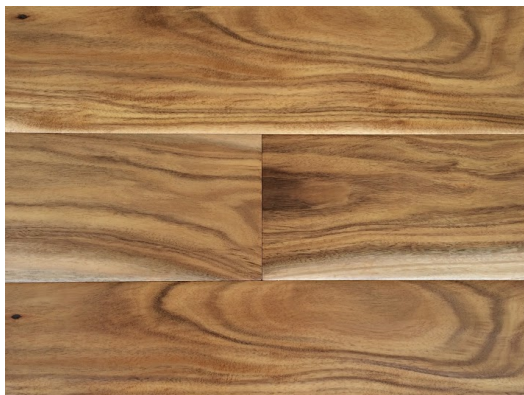

9/16" - African Black Walnut

*color match to Walnut

9/16" x 4-3/4" x 48" Random Length

3/8" - Parchment

3/8" x 4-3/4" x 48" Random Length

9/16" - Natural Hickory

*color match to Parchment

9/16" x 4-3/4" x 48" Random Length