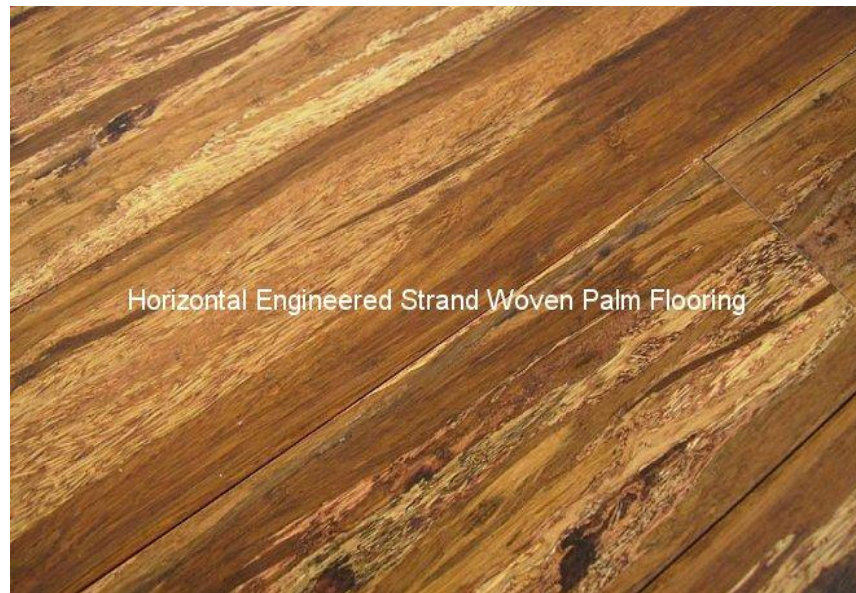

Coastal
5/8"x7-1/2"x75"

Nightfall
5/8"x7-1/2"x75"

Pepper
5/8"x7-1/2"x75"

Dusk
5/8"x7-1/2"x75"

Collection: Strand Woven Coconut Palm

Horizontal Strand Woven Palm Flooring
over Strand Woven Bamboo Flooring
1/2" x 3 3/4" x 72.5"