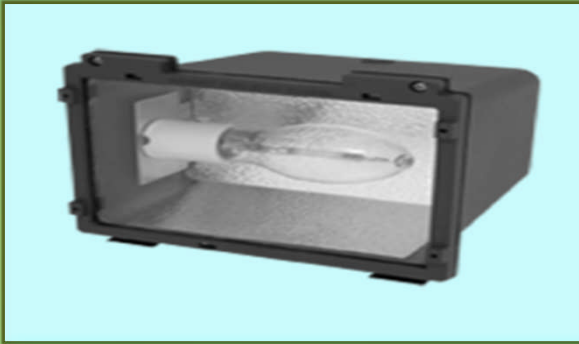

Wall Packs

Medium Wall Pack
MWP

Large Wall Pack
LWP

12" Wall Pack
12WP

Round Wall Pack Grid
RWPG

Large Semi-Cutoff Wall Pack
LSWP

Wall Packs

Medium Cutoff-Wall Pack
MCWP

Large Cutoff-Wall Pack
LCWP

Entry Light
EL13

Flood Lights

Small Flood **SFL**

Mid Size Wide Flood
Tenon Mount **MSF**

Medium Flood
MEDF

Large Flood **LFL**

Extra Large Flood
ELFL