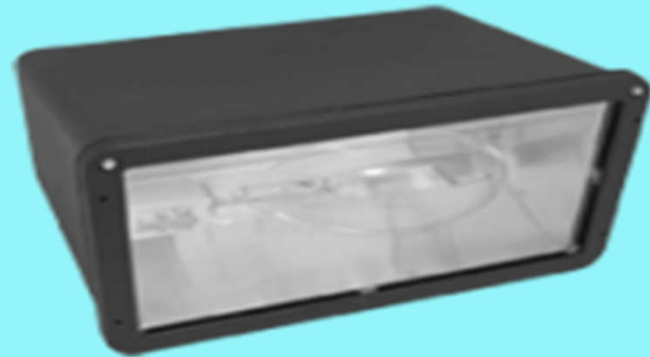

Horizontal Flood **HFL**