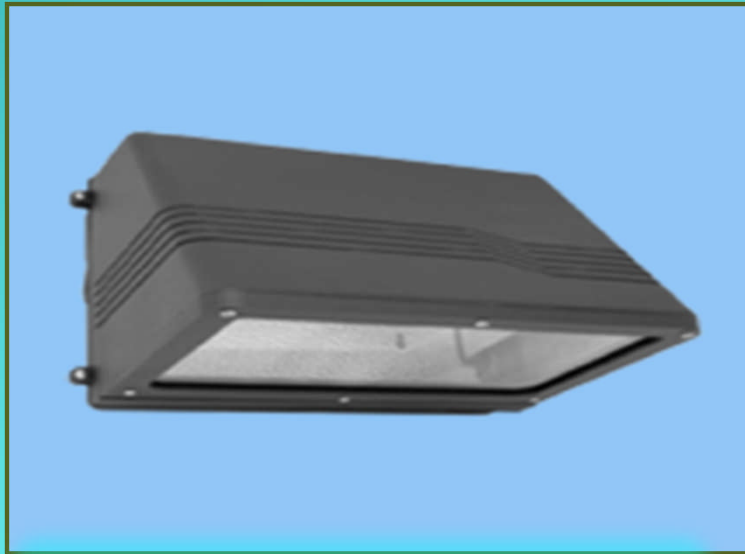

Wall Packs

Medium Wall Pack
MWP

Large Wall Pack
LWP

12" Wall Pack
12WP

Round Wall Pack Grid
RWPG

Large Semi-Cutoff Wall Pack
LSWP

Wall Packs

Medium Cutoff-Wall Pack
MCWP

Large Cutoff-Wall Pack
LCWP

Entry Light
EL13

Flood Lights

Small Flood **SFL**

Mid Size Wide Flood
Tenon Mount **MSF**

Medium Flood
MEDF

Large Flood **LFL**

Extra Large Flood
ELFL