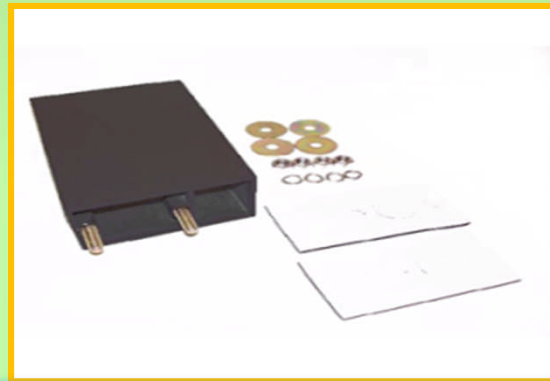

15x15x7 Square Canopy
CONTROLLER

Accessories

High Bay Flat
Acrylic Lens 22"
22FA

Wire guard 22"
22WG

Swivel pendant mount
round plate with a ball
that allows fixture to
hang straight (mount to
standard electrical box;
 $\frac{3}{4}$ "
conduit) **SPMRP**

Swivel pendant mount
square plate with a ball
that allows fixture to
hang straight (mount to
standard electrical box;
 $\frac{3}{4}$ "
conduit) **SPMSP**

Area Light Slip Fitter **MFLSF**

Area Light Mounting Arm **start**
FLMA6,10,12,18