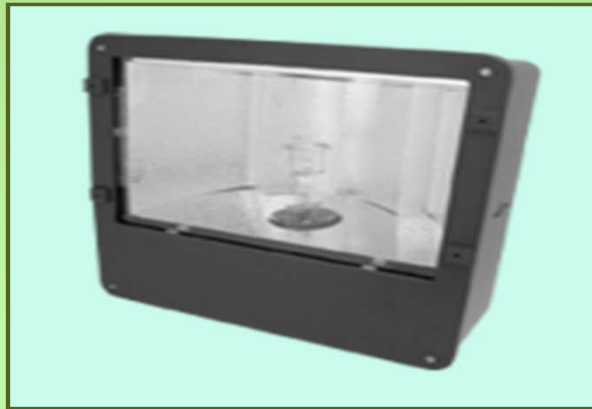

Large Cutoff-Wall Pack
LCWP

Entry Light
EL13

Flood Lights

Small Flood **SFL**

Mid Size Wide Flood
Tenon Mount **MSF**

Medium Flood
MEDF

Large Flood **LFL**

Extra Large Flood
ELFL