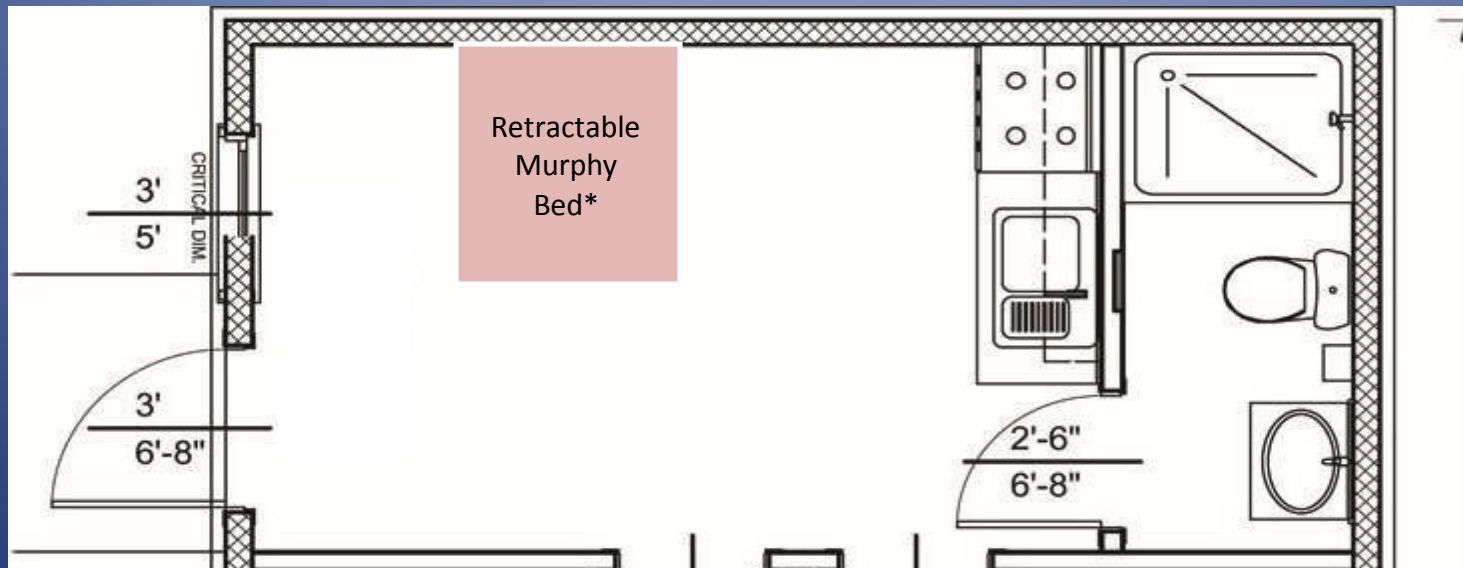

Transportable Cottage With 1 Living/Sleeping Room/1 Bath/Kitchen

*Murphy Bed
Connection is a no
cost option

Insulated walls and roof for energy efficiency
All steel framing
Includes portable heat / air unit.
Mounted on skids for ease of transport
Other sizes and complete homes available