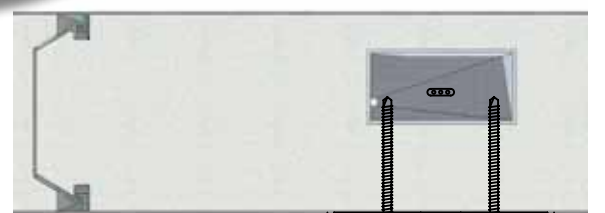

Secure-Lock™ Structural Insulated Panel - SIP

- Internal Snap-Lock fastening feature.
- Snaps together in header.
- No rocking of panels required.
- Metal is chemically bonded to foam.
- Continuous Insulation.
- Quick and easy to install.
- Foam thicknesses from 2" to 8".
- Panels come in 48" or 23-1/8" widths.
- Eliminates condensation problems.
- Skylights and fans installed with ease.

- **Florida Product Approved**
Approval #'s: FL-15491
- **Miami-Dade County Approved**
Approval #: 09-0901.11
- **California FBH Approved**
Approval #: QC-1
- **Texas Department of Insurance Approved**
Approval #: RC-247
- **International Code Council - ICC**
The Snap-N-Lock™ Panel is recognized by ICC-ES
ESR- 2488 and # ESR-3152
- **ENERGY STAR® Certified**
.024 & .030 Aluminum Snap-N-Lock™ Composite Roof Panels with White Tuff-Kote Gold Dual Layer Paint Finish meet or exceed the requirements set forth by ENERGY STAR®.
- **Aluminum Association of Florida**
The Florida Building Commission has formally adopted the AAF Guide Book into the Florida Building Code.

Fan Beam

- Cont. 1.5" x 3" x .050" Alum. Fan Beam Extrusion.
- Fasten fan or light using self-tapping screws.
- Surrounded on all sides by foam for better lamination as well as to reduce telegraphing and condensation within fan beam.