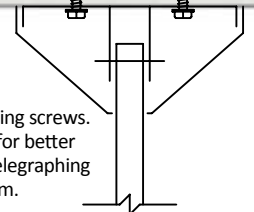

Secure-Lock™ Structural Insulated Panel - SIP

- Internal Snap-Lock fastening feature.
- Snaps together in header.
- No rocking of panels required.
- Metal is chemically bonded to foam.
- Continuous Insulation.
- Quick and easy to install.
- Foam thicknesses from 2" to 8".
- Panels come in 48" or 23-1/8" widths.
- Eliminates condensation problems.
- Skylights and fans installed with ease.

Fan Beam

- Cont. 1.5" x 3" x .050" Alum. Fan Beam Extrusion.
- Fasten fan or light using self-tapping screws.
- Surrounded on all sides by foam for better lamination as well as to reduce telegraphing and condensation within fan beam.