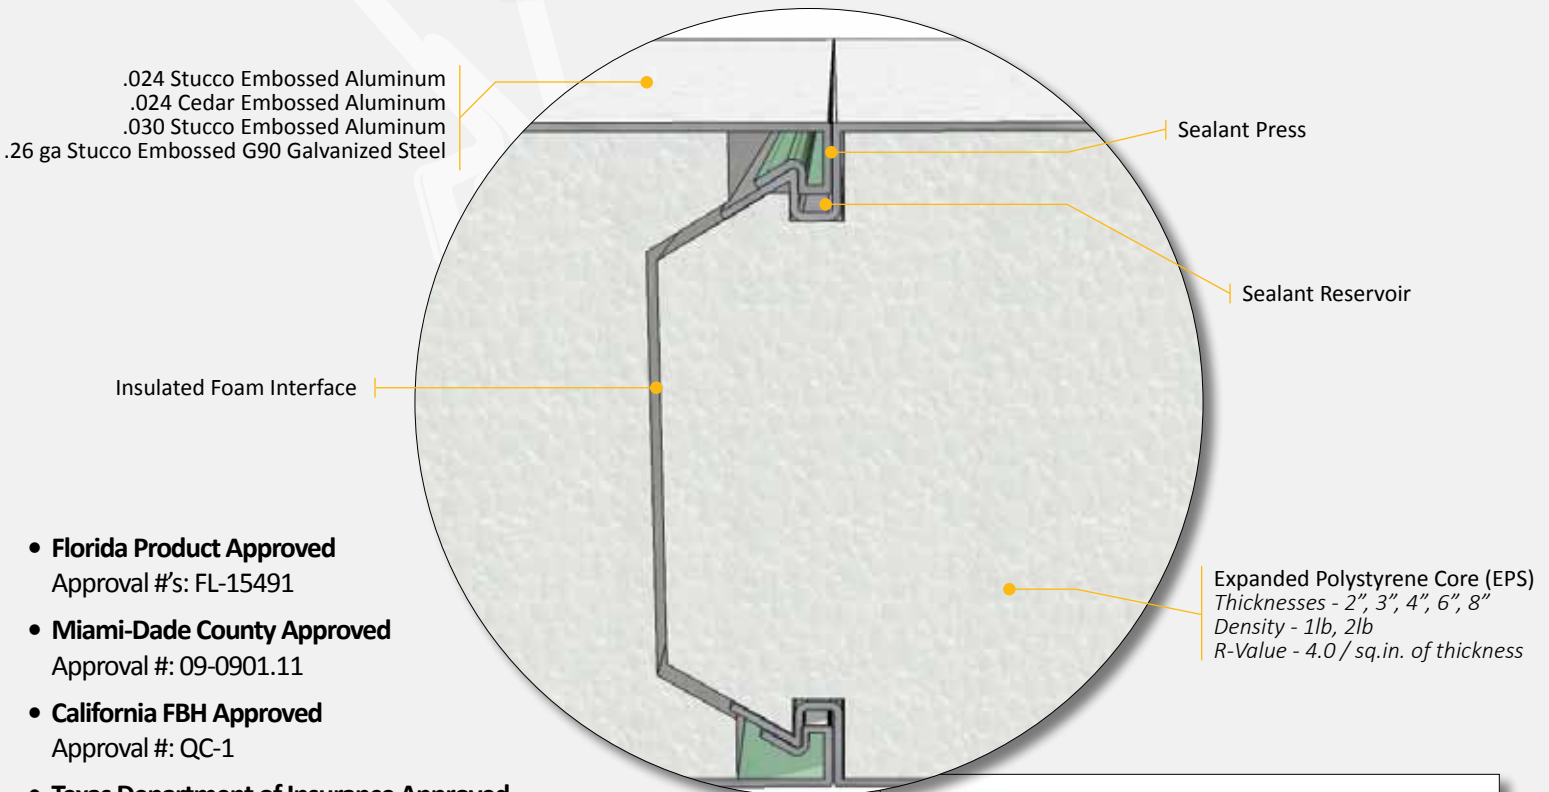

Secure-Lock™ Structural Insulated Panel - SIP

- Internal Snap-Lock fastening feature.
- Snaps together in header.
- No rocking of panels required.
- Metal is chemically bonded to foam.
- Continuous Insulation.
- Quick and easy to install.
- Foam thicknesses from 2" to 8".
- Panels come in 48" or 23-1/8" widths.
- Eliminates condensation problems.
- Skylights and fans installed with ease.

- **Florida Product Approved**
Approval #'s: FL-15491
- **Miami-Dade County Approved**
Approval #: 09-0901.11
- **California FBH Approved**
Approval #: QC-1
- **Texas Department of Insurance Approved**
Approval #: RC-247
- **International Code Council - ICC**
The Snap-N-Lock™ Panel is recognized by ICC-ES
ESR- 2488 and # ESR-3152
- **ENERGY STAR® Certified**
.024 & .030 Aluminum Snap-N-Lock™ Composite Roof Panels with White Tuff-Kote Gold Dual Layer Paint Finish meet or exceed the requirements set forth by ENERGY STAR®.
- **Aluminum Association of Florida**
The Florida Building Commission has formally adopted the AAF Guide Book into the Florida Building Code.

Fan Beam

- Cont. 1.5" x 3" x .050" Alum. Fan Beam Extrusion.
- Fasten fan or light using self-tapping screws.
- Surrounded on all sides by foam for better lamination as well as to reduce telegraphing and condensation within fan beam.