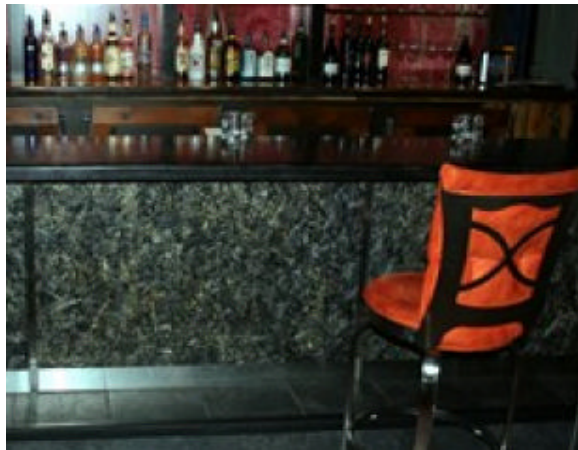

Torzo Sustainable Solid Surface Counters, Cabinets or Floors

Recycled wheat straw, sunflower husks, wood chips or wood fiber, blended with nontoxic acrylic. Durable, yet workable with standard wood tools (D, D, S, O, I, I).