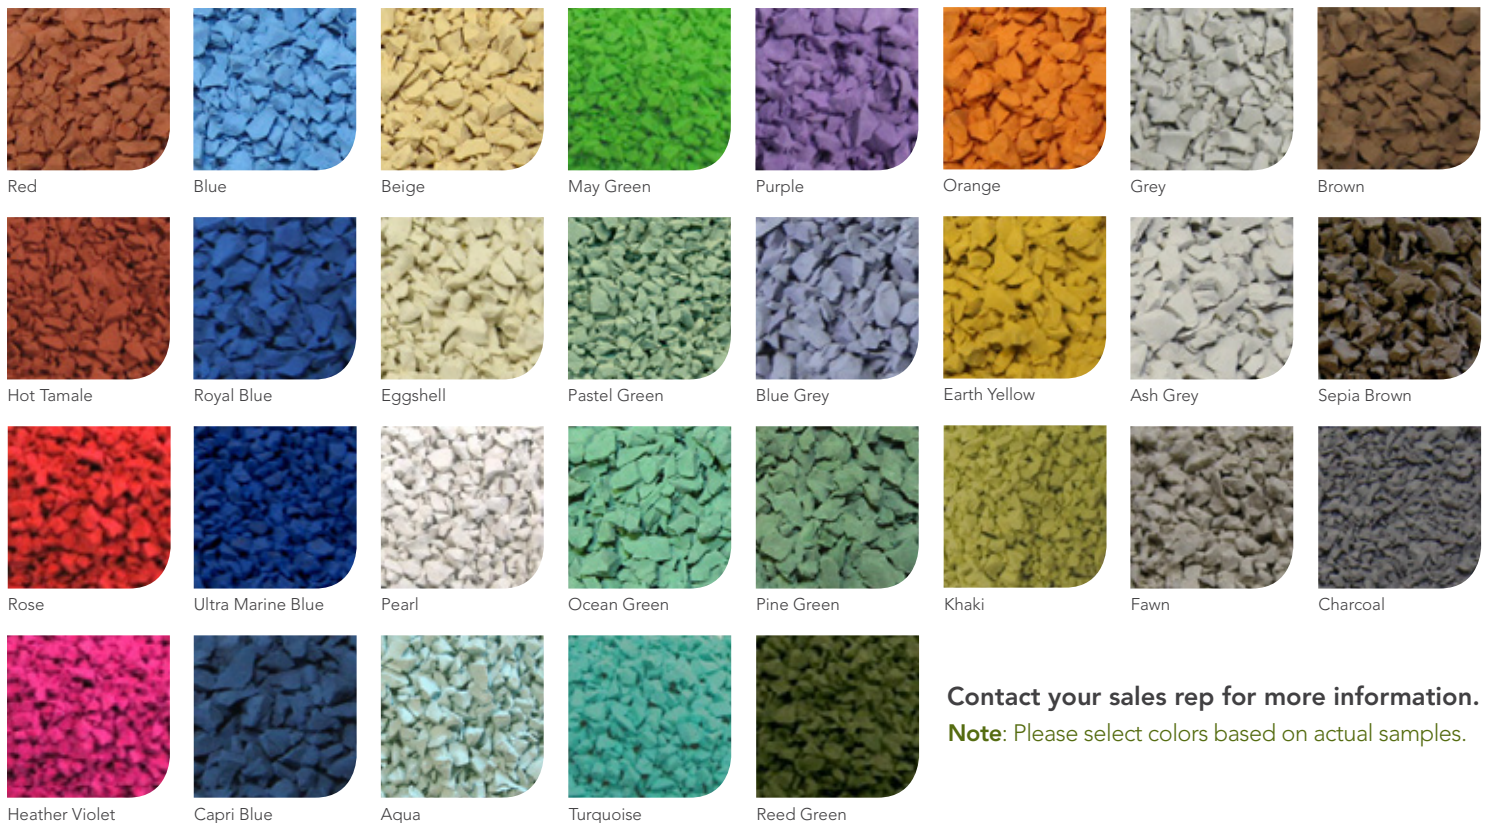

Contact your sales rep for more information.

Note: Please select colors based on actual samples.