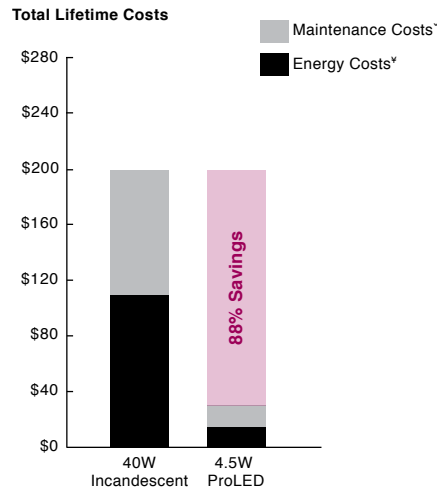

Savings Comparison

† Maintenance costs based on 15 minutes at $40 per/hr
* Energy costs based on $0.11 kWh

Ordering Information

Watt	Base	Product #	Product Code	Description	Volts	Color Temp.	CRI	Lumens	Useful Life*	Pkg. Qty.	MOL	Equivalent Wattage
3	Cand.	80094	B11CL3/827/LED	Chandelier, Cream Finish Dimmable ♦	120	2700K	82	180	25,000	1/10	3.78"	25
3	Cand.	80789	B11CL3/827/BR/LED	Chandelier, Brass Finish Dimmable ♦	120	2700K	82	180	25,000	1/10	3.78"	25
3	Cand.	80790	B11CL3/827/CHR/LED	Chandelier, Chrome Finish Dimmable ♦	120	2700K	82	180	25,000	1/10	3.78"	25
⊕ 3	Cand.	80185	B11CL3/830/LED	Chandelier, Cream Finish Dimmable ♦	120	3000K	82	180	25,000	1/10	3.78"	25
4.5	Cand.	80820	B11CL5/827/LED	Chandelier, Cream Finish Dimmable ♦	120	2700K	82	300	25,000	1/10	3.78"	40
4.5	Medium	80168	B11CL5/827/E26/LED	Chandelier, Cream Finish Dimmable ♦	120	2700K	82	300	25,000	1/10	3.78"	40
⊕ 4.5	Medium	80183	B11CL5/830/E26/LED	Chandelier, Cream Finish Dimmable ♦	120	3000K	82	300	25,000	1/10	3.78"	40
⊕ 4.5	Cand.	80184	B11CL5/830/LED	Chandelier, Cream Finish Dimmable ♦	120	3000K	82	300	25,000	1/10	3.78"	40

♦ NEW ITEM

* Useful Life is defined as the point in time at which the lamp will maintain at least 70% of its initial lumens. The lamp will continue to burn past this point, but at decreased light levels.

Warranty – Commercial / Industrial: This product is warranted for 5 years from the date of purchase.

Not for use in enclosed fixtures. Suitable for use in sealed metal landscape fixtures; protected from elements.

Represents lamps that are ENERGY STAR® certified.

• May not be compatible with all dimming systems, dimming performance may vary by system, please check the website www.halcolighting.com/ProLEDdim for up-to-date dimmer compatibility information. Use on incompatible systems may shorten lamp life.