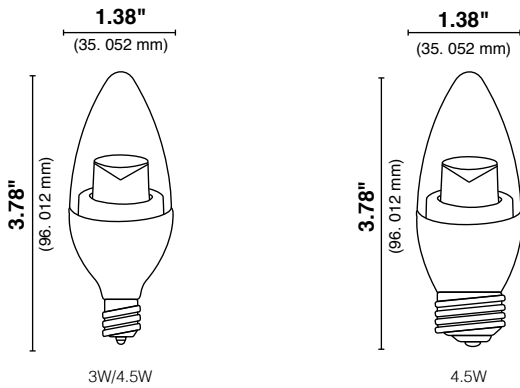

Comments: _____ Initials: _____

Specifications

- 2700K and 3000K color temperature for warm white illumination
- UL Listed for damp locations
- Dimmable to 5% for design flexibility
- Available with Candelabra E12 (all wattages) or Medium E26 (4.5W only) bases
- Available in cream, bronze, and chrome base finishes (3W Only)