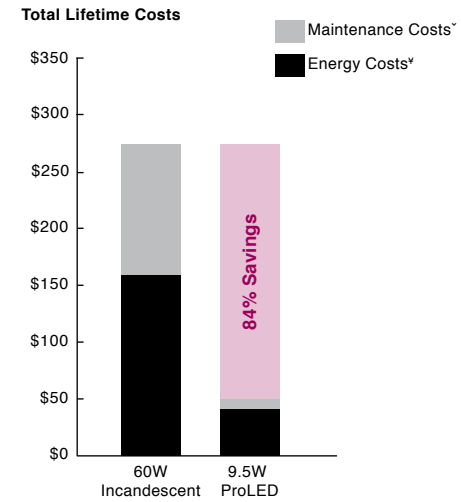

Savings Comparison

* Maintenance costs based on 15 minutes at $40 per/hr
† Energy costs based on $0.11 kWh

Ordering Information

	Watt	Base	Product #	Product Code	Volts	Color Temp.	CRI	Lumens	Useful Life*	Beam Angle	Pkg. Qty.	MOL	Equivalent Wattage
A15													
⊕	5.5W	Medium	80196•	A15FR5/827/OMNI2/LED	120	2700K	82	450	25,000	230°	1/6	3.484"	40
⊕	5.5W	Medium	80197•	A15FR5/830/OMNI2/LED	120	3000K	82	450	25,000	230°	1/6	3.484"	40
⊕	5.5W	Medium	80198•	A15FR5/840/OMNI2/LED	120	4000K	82	450	25,000	230°	1/6	3.484"	40
⊕	5.5W	Medium	80199•	A15FR5/850/OMNI2/LED	120	5000K	82	450	25,000	230°	1/6	4.484"	40
A19													
⊕	5.5W	Medium	81153	A19FR5/827/OMNI2/LED	120	2700K	82	450	15,000	230°	1/6	4.53"	40
⊕	5.5W	Medium	81154	A19FR5/830/OMNI2/LED	120	3000K	82	470	15,000	230°	1/6	4.53"	40
⊕	9.5W	Medium	81155	A19FR9/827/OMNI2/LED	120	2700K	82	800	15,000	230°	1/6	4.53"	60
⊕	9.5W	Medium	81156	A19FR9/830/OMNI2/LED	120	3000K	82	830	15,000	230°	1/6	4.53"	60
⊕	9.5W	Medium	81157	A19FR9/840/OMNI2/LED	120	4000K	82	860	15,000	230°	1/6	4.53"	60
⊕	9.5W	Medium	81158	A19FR9/850/OMNI2/LED	120	5000K	82	900	15,000	230°	1/6	4.53"	60
⊕	11W	Medium	81147	A19FR11/827/OMNI2/LED	120	2700K	82	1100	15,000	230°	1/6	4.65"	75
⊕	11W	Medium	81148	A19FR11/830/OMNI2/LED	120	3000K	82	1140	15,000	230°	1/6	4.65"	75
A21													
⊕	16W	Medium	81151	A21FR16/827/OMNI2/LED	120	2700K	82	1600	15,000	230°	1/6	5.28"	100
⊕	16W	Medium	81149	A21FR16/830/OMNI2/LED	120	3000K	82	1650	15,000	230°	1/6	5.28"	100
⊕	16W	Medium	81150	A21FR16/840/OMNI2/LED	120	4000K	82	1720	15,000	230°	1/6	5.28"	100
⊕	16W	Medium	81152	A21FR16/850/OMNI2/LED	120	5000K	82	1800	15,000	230°	1/6	5.28"	100
3-Way													
⊕	4.2/8.5/13.5W	Medium	83090	A19FR5/9/14/827/3-WAY/LED • 120	120	2700K	82	450/800/1500	15,000	230°	1/6	4.64"	40/60/100
⊕	4.2/8.5/13.5W	Medium	83091	A19FR5/9/14/830/3-WAY/LED • 120	120	3000K	82	450/800/1500	15,000	230°	1/6	4.64"	40/60/100
⊕	4.2/8.5/13.5W	Medium	83092	A19FR5/9/14/840/3-WAY/LED • 120	120	4000K	82	480/880/1550	15,000	230°	1/6	4.64"	40/60/100
⊕	4.2/8.5/13.5W	Medium	83093	A19FR5/9/14/850/3-WAY/LED • 120	120	5000K	82	480/880/1550	15,000	230°	1/6	4.64"	40/60/100

⊕ NEW ITEM!

* Not rated for enclosed fixtures.

* Useful Life is defined as the point in time at which the lamp will maintain at least 70% of its initial lumens. The lamp will continue to burn past this point, but at decreased light levels.

Represents lamps that are ENERGY STAR® certified.

Warranty – Commercial / Industrial: This product is warranted for 3 years from the date of purchase.

* 80196, 80197, 80198, 80199: This product is warranted for 5 years from date of purchase

May not be compatible with all dimming systems, dimming performance may vary by system, please check the website www.halcolighting.com/ProLEDdim for up-to-date dimmer compatibility information. Use on incompatible systems may shorten lamp life. 25,000 hour useful life rating is based on a maximum ambient temperature of 45°C. Exceeding this ambient temperature rating may result in reduced life.