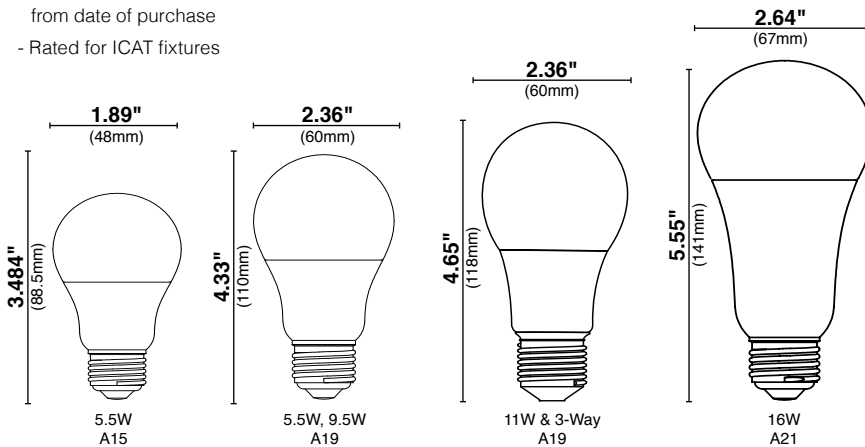

**Omnidirectional Optical Design Provides 230° Light Distribution**

**UL Listed for Damp Location & Enclosed Fixtures**

**ENERGY STAR<sup>®</sup> Certified**

**Backed by a 3-Year Warranty**

**Applications:**

### Specifications

- Available in 2700K, 3000K, 4000K or 5000K CCT
- UL Listed for damp location
- Dimmable to 10% for design flexibility (excludes 3-way lamps)
- 230° degree beam angle creates uniform distribution of light
- 3-year warranty
- 80196, 80197, 80198, 80199: This product is warranted for 5 years from date of purchase
- Rated for ICAT fixtures