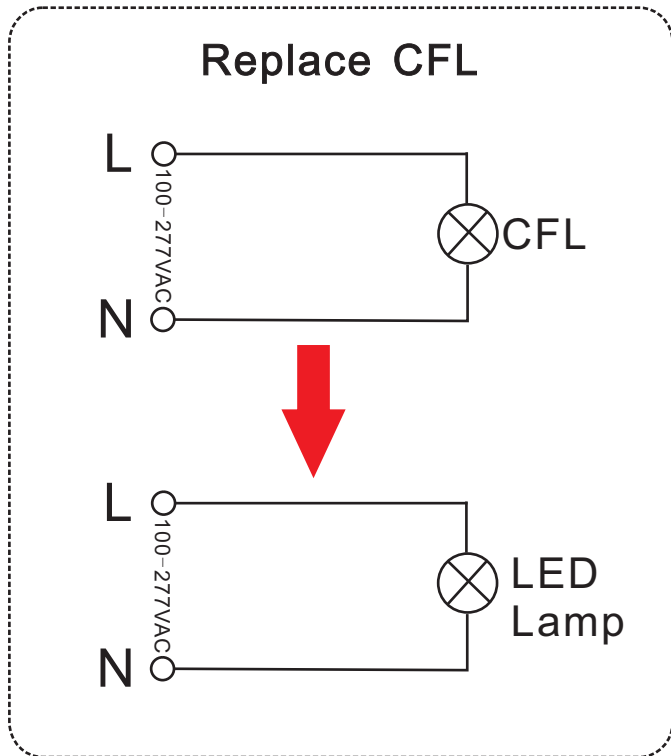

Installation

Notes:

- Don't take the LED lamp apart
- The LED lamp must work under the right voltage according to the specification
- Not suitable for dimmers or electronic switches or remote controls