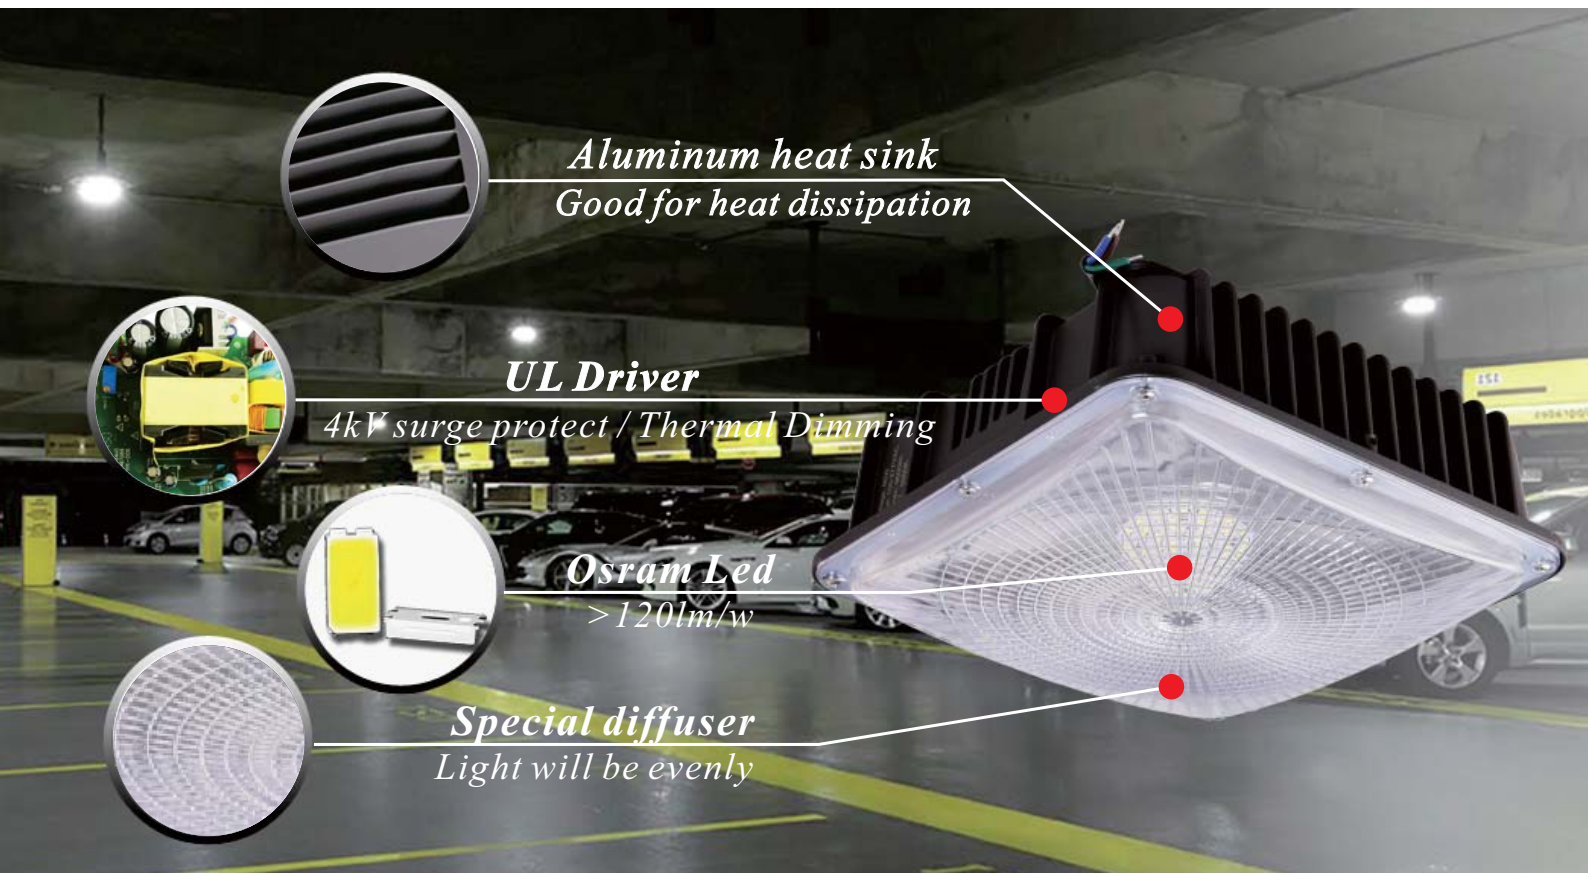

# LED Canopy light

CNP-

This LED light is widely used for parking garage lighting, retail & grocery, auto dealership and other places where need energy saving and high color rendering index lighting.

# Product feature

- Aluminum alloy housing processed with anodization, solid in structure and withstand the corrosion
  - Universal AC input / Full range 100-277VAC
  - Protections: Short circuit / Over current/ Over temperature
  - Wide color availability in degrees Kelvin(K)
  - Surface mounting , drop lens and flat lens for choose
  - Protection rate:IP65
- ④ 4 type standard installation methods optional:
1. Surface mounting directly with screws
  2. Surface mounting with small mounting bar
  3. Surface mounting with metal plate
  4. Pendant with 3/4 conduit, customized