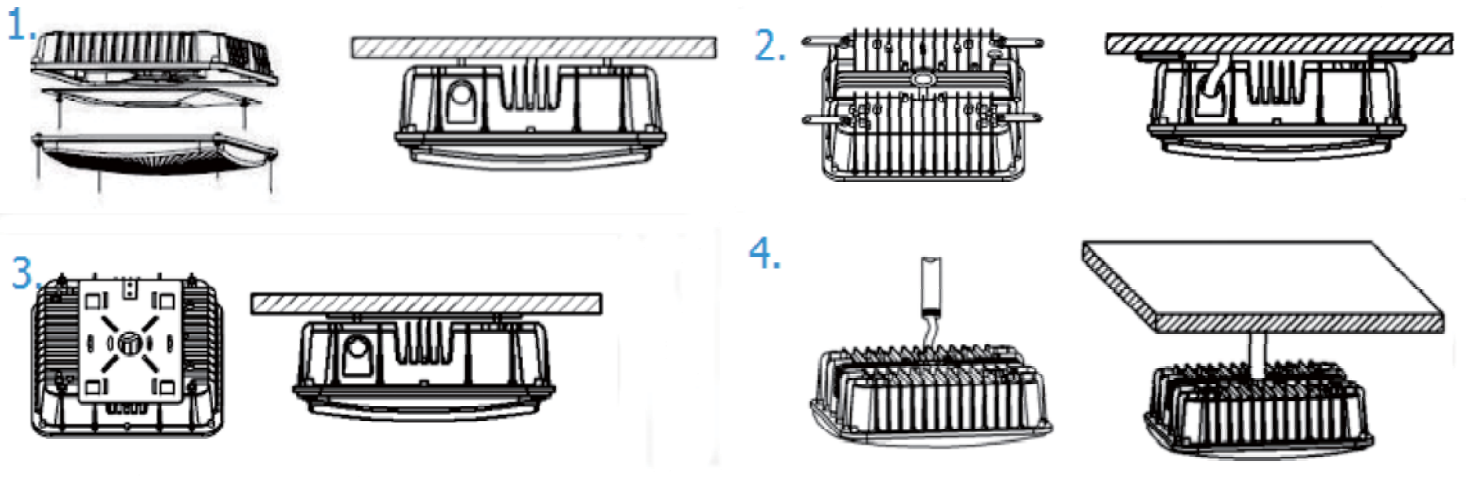

## Dimension

LM79-80  
TM-21

# Product feature

- Aluminum alloy housing processed with anodization, solid in structure and withstand the corrosion
  - Universal AC input / Full range 100-277VAC
  - Protections: Short circuit / Over current/ Over temperature
  - Wide color availability in degrees Kelvin(K)
  - Surface mounting , drop lens and flat lens for choose
  - Protection rate:IP65
- ④ 4 type standard installation methods optional:
1. Surface mounting directly with screws
  2. Surface mounting with small mounting bar
  3. Surface mounting with metal plate
  4. Pendant with 3/4 conduit, customized