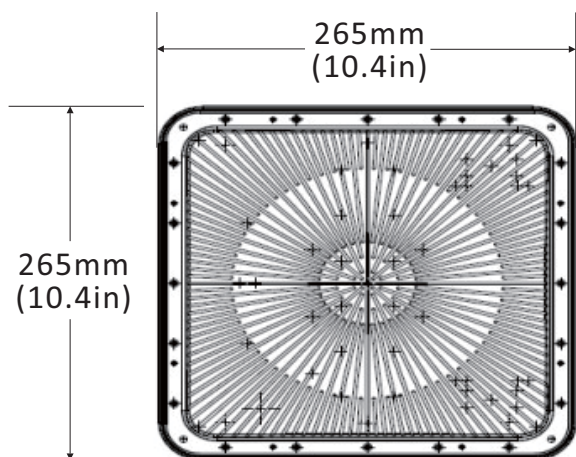

## Dimension

LM79-80  
TM-21

# Product feature

- Aluminum alloy housing processed with anodization, solid in structure and withstand the corrosion
  - Universal AC input / Full range 100-277VAC
  - Protections: Short circuit / Over current/ Over temperature
  - Wide color availability in degrees Kelvin(K)
  - Surface mounting , drop lens and flat lens for choose
  - Protection rate:IP65
- ④ 4 type standard installation methods optional:
1. Surface mounting directly with screws
  2. Surface mounting with small mounting bar
  3. Surface mounting with metal plate
  4. Pendant with 3/4 conduit, customized