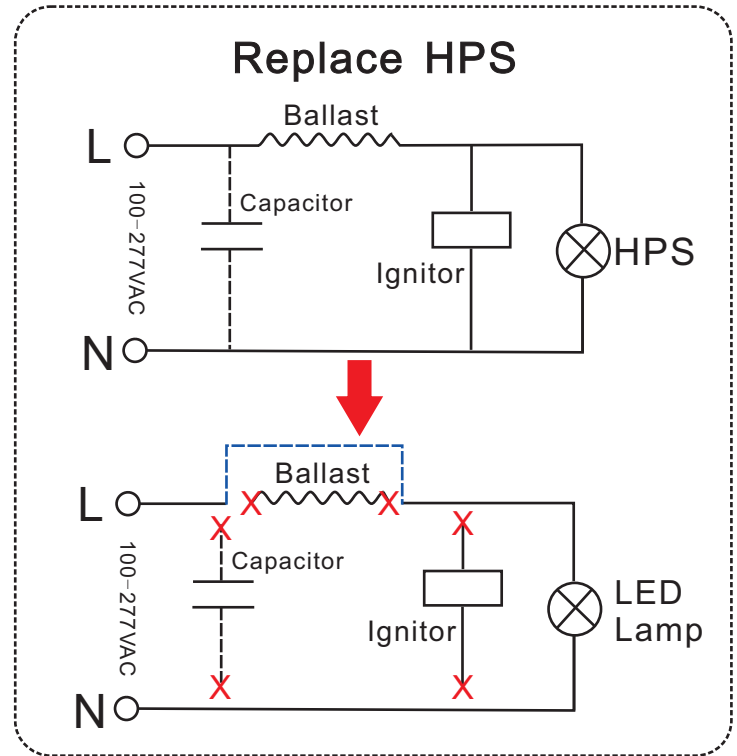

Installation

Notes:

- Don't take the LED lamp apart
- The LED lamp must work under the right voltage according to the specification
- Not suitable for dimmers or electronic switches or remote controls